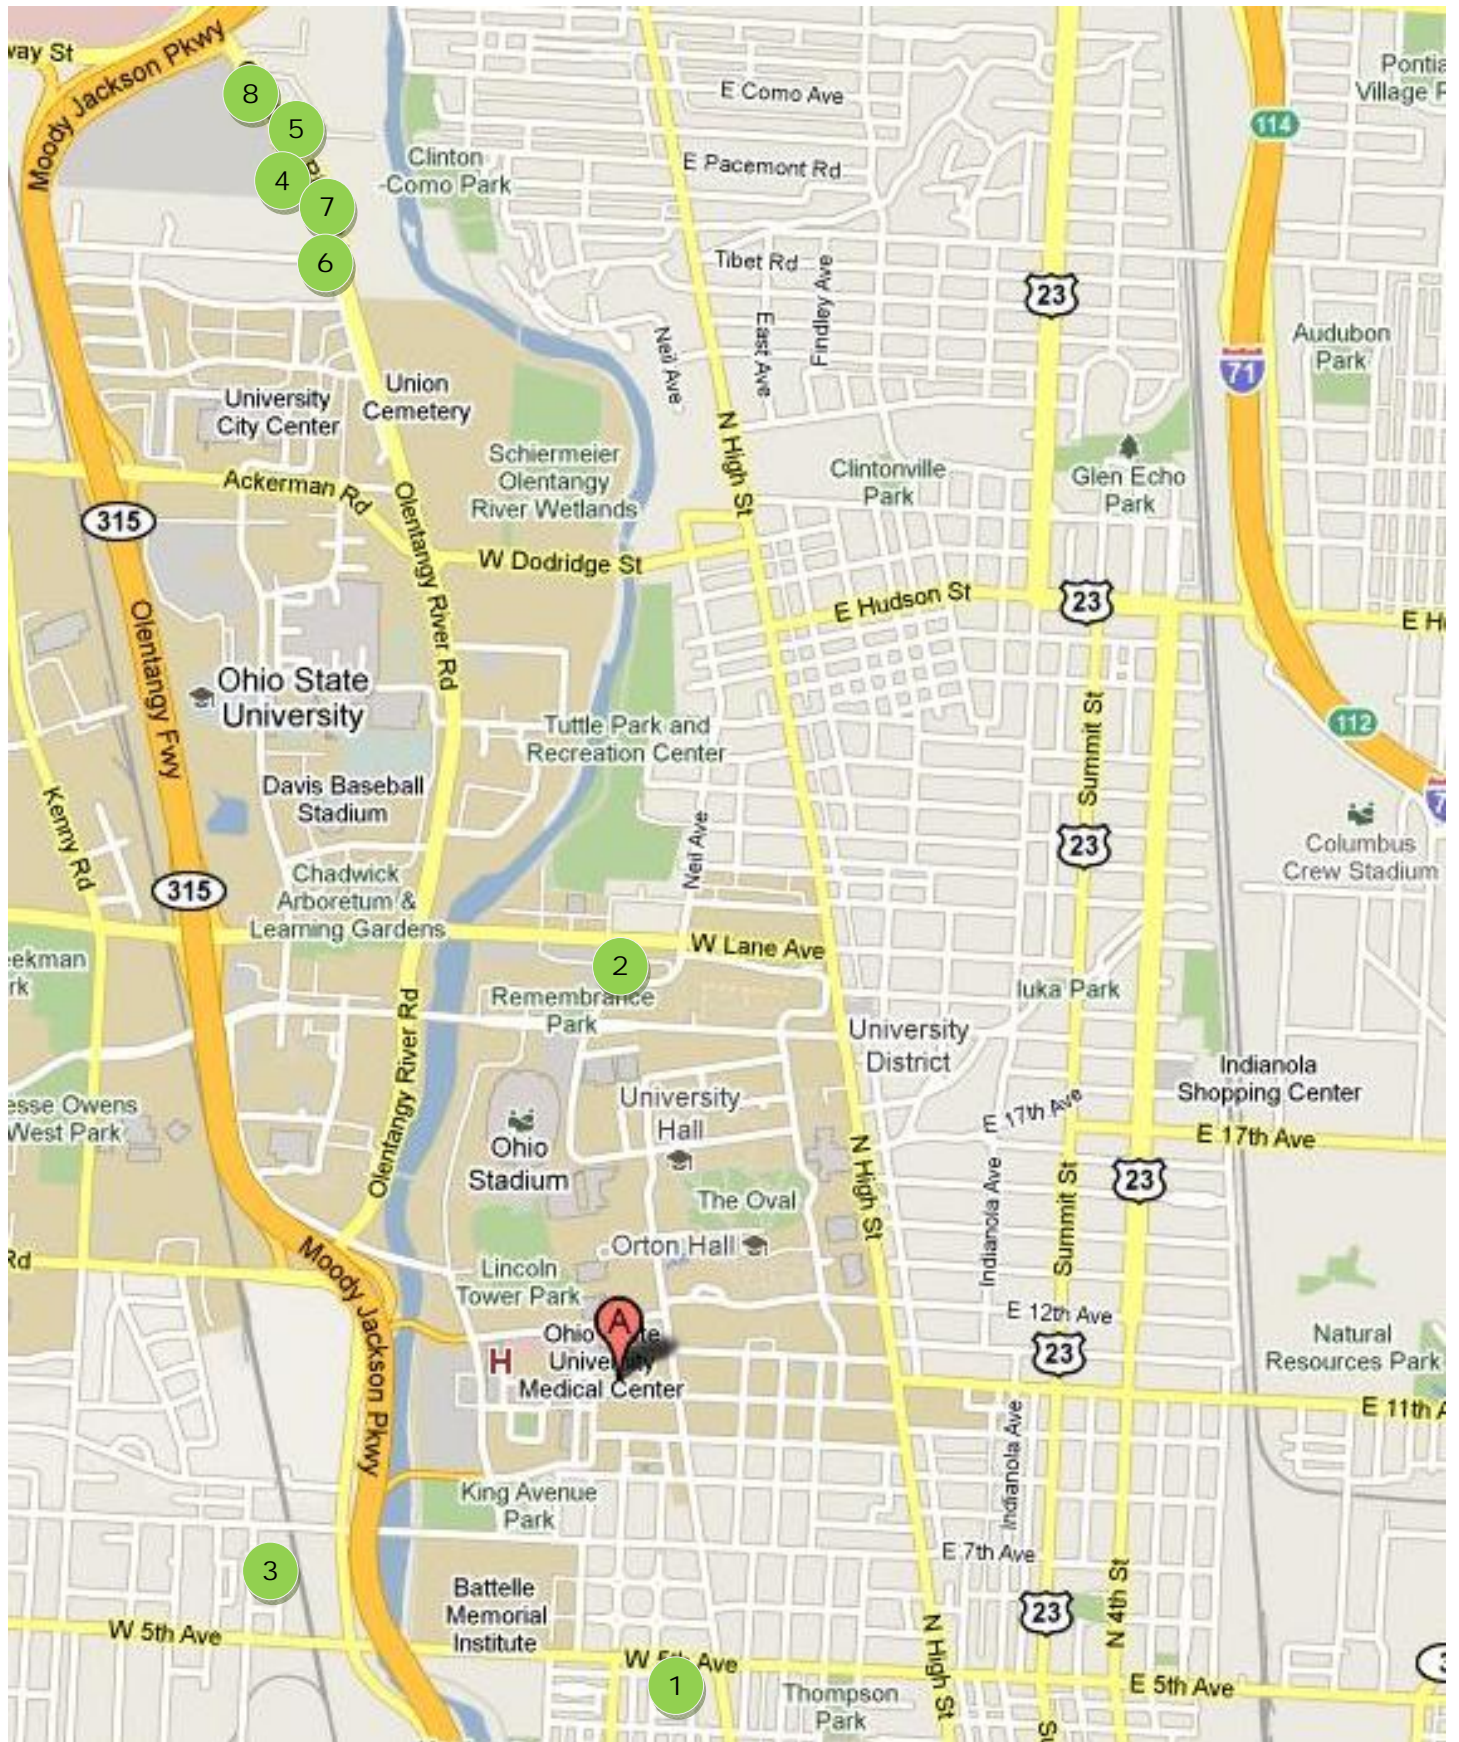

Hotel Accommodations

Hotel Accommodations

- 1 Harrison House B&B in Victorian Village – 3 min**
313 W 5th Ave – 0.8 miles
(614) 421-2202
Shuttle: none (15 minute walk)
<http://www.harrisonhouse-columbus.com/>
- 2 The Blackwell Inn at Fisher College – 3 min**
2110 Tuttle Park Place – 0.9 miles
(614) 247-4000
Shuttle: complementary – reserve 48 hrs in advance
www.theblackwell.com
- 3 Varsity Inn OSU South – 4 min**
1445 Olentangy River Rd – 1.2 miles
866-678-8277 or 614-291-2983
Shuttle: complementary
<http://www.varsityinnosouth.com/>
- 4 University Plaza Hotel – 7 min**
3110 Olentangy River Road – 2.7 miles
(614) 267-7461 or 1-877-677-5292
Shuttle: complementary – 30 min notice – shuttle schedule – reserve night before
www.universityplazaosu.com
- 5 The Hilton Garden Inn Columbus-University – 7 min**
3232 Olentangy River Road – 2.8 miles
614-263-7200
Shuttle: none
<http://hiltongardeninn.hilton.com/en/gi/hotels/index.jhtml?ctyhocn=CMHUAGI>
- 6 Fairfield Inn & Suites Columbus OSU – 8 min**
3031 Olentangy River Road – 2.6 miles
614-267-1111
Shuttle: none
<http://www.marriott.com/hotels/travel/cmhsu-fairfield-inn-and-suites-columbus-osu/>
- 7 Holiday Inn Express & Suites – 8 min**
3045 Olentangy River Road – 2.7 miles
(614) 447-1212
Note: opens April, 2010
- 8 Varsity Inn Columbus – 8 min**
3246 Olentangy River Rd – 2.9 miles
(614) 267-4646
Shuttle: complementary