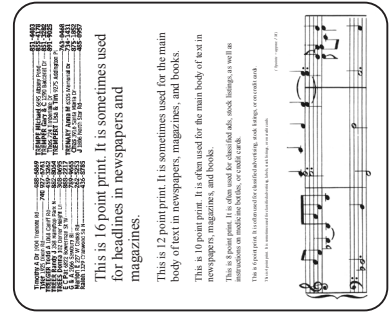

FRONT/BACK OF CARD:

Near Snellen / Reading Card

Cross Cylinder / Small Snellen Chart

Look Here / Keep These Words Clear

Tumbling E / Amsler Grid

TOSU "Super PD Rule"